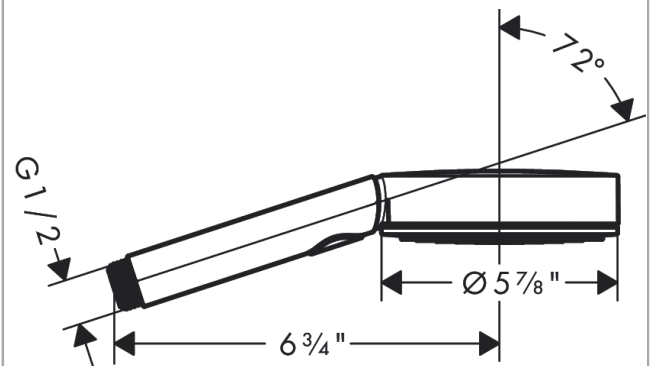

Pulsify Select S
Handshower 105 3-Jet, 2.5 GPM
 Finishes : **matte black** Part no. : **24111671**

Description

Features

- Spray modes: PowderRain, IntenseRain, Pulsating Massage
- Select button for comfortable alternation of spray modes
- Spray face finish: Graphite
- Flow: 2.5 GPM (9.5 L/Min)

Item details

List Price \$ 114.00

Technology

Design awards

reddot winner 2021

Compliance

Product image

Scale drawing