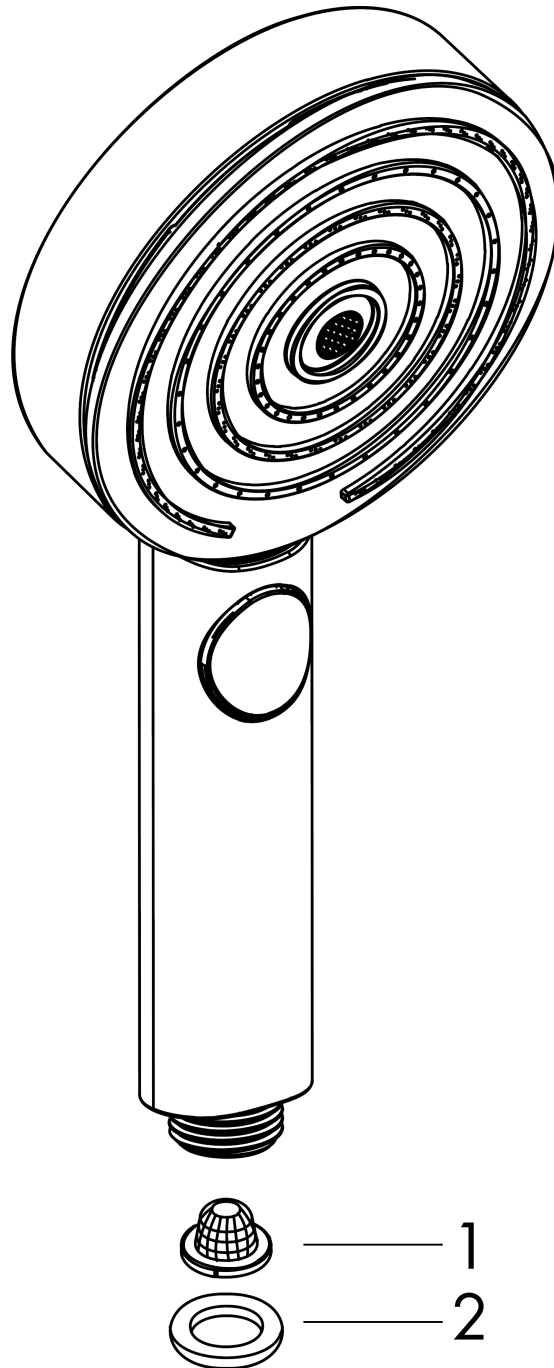

Pulsify Select S
Handshower 105 3-Jet, 2.5 GPM
 Finishes : **matte black** Part no. : **24111671**

Description

Features

- Spray modes: PowderRain, IntenseRain, Pulsating Massage
- Select button for comfortable alternation of spray modes
- Spray face finish: Graphite
- Flow: 2.5 GPM (9.5 L/Min)

Item details

List Price \$ 114.00

Technology

Design awards

reddot winner 2021

Compliance

Product image

Scale drawing

Pulsify Select S
Handshower 105 3-Jet, 2.5 GPM
Finishes : **matte black** Part no. : **24111671**

Exploded drawing

Year of production: >11/21

Pulsify Select S
Handshower 105 3-Jet, 2.5 GPM
 Finishes : **matte black** Part no. : **24111671**

Spare parts list

Year of production: >11/21

Pos.	Description	Part no.	Price	PU
1	filter	92672000	-	1
2	seal	98058000	-	1